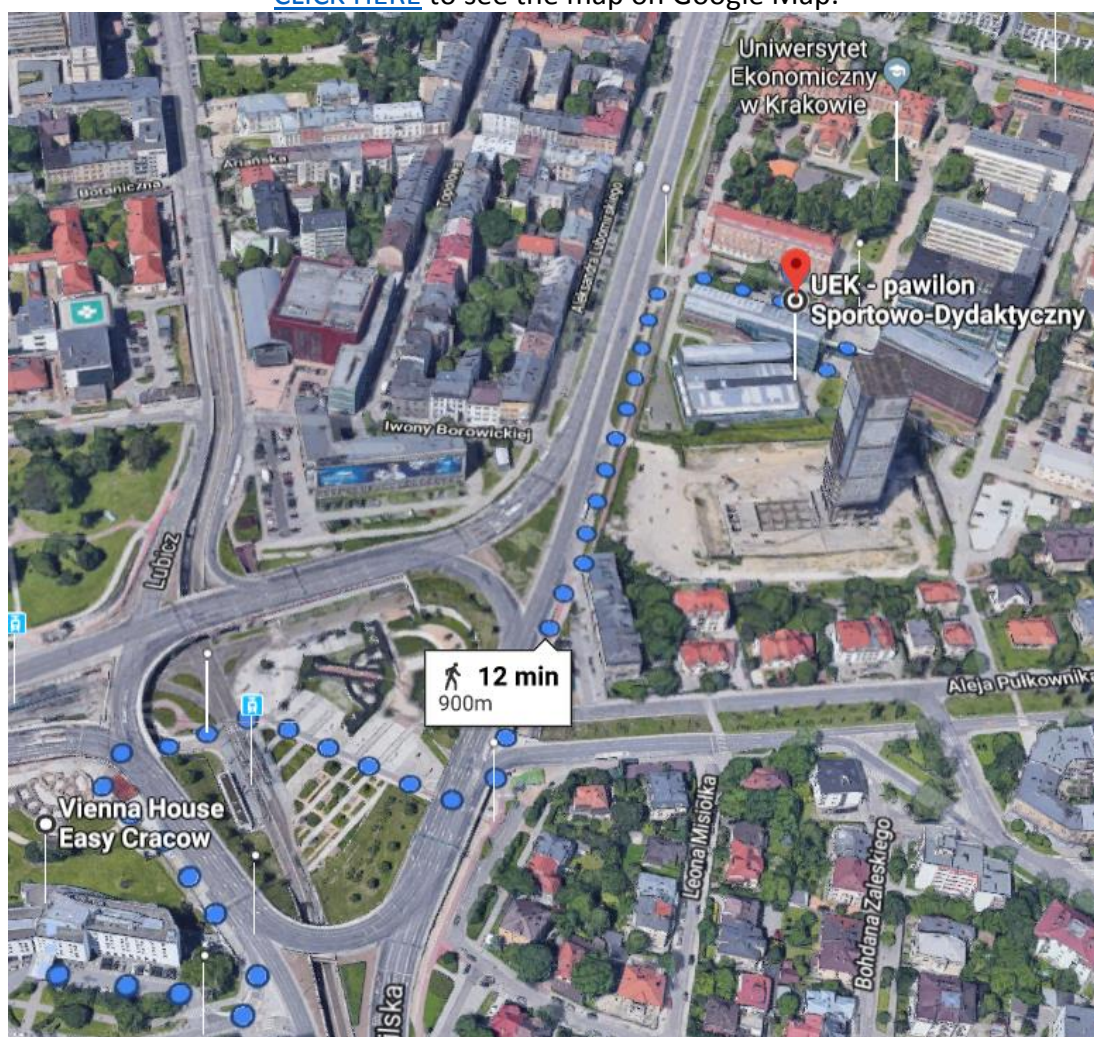

Instructions how to reach Conference venue in S Building at the Cracow University of Economics

From Vienna House Easy Chopin Cracow Hotel

The Cracow University of Economics is located a 12 minutes' walk
from Vienna House Easy Chopin Cracow Hotel.

Head north toward Przy Rondzie Street.

Turn left onto Mogilska Street. Destination will be on the right.

[CLICK HERE](#) to see the map on Google Map.

You can also get to the Conference venue by taxi or uber.

The Cracow University of Economics is located a 15 minutes' walk
from Ibis Budget Kraków Stare Miasto Hotel.
Head northeast toward Rakowicka Street. Turn right onto Rakowicka.
Destination will be on the right.

From Vienna House Andel's Cracow Hotel

The Cracow University of Economics is located a 15 minutes' walk
from Vienna House Andel's Cracow Hotel.

Head north on Pawia Street. Turn left onto Rakowicka Street.