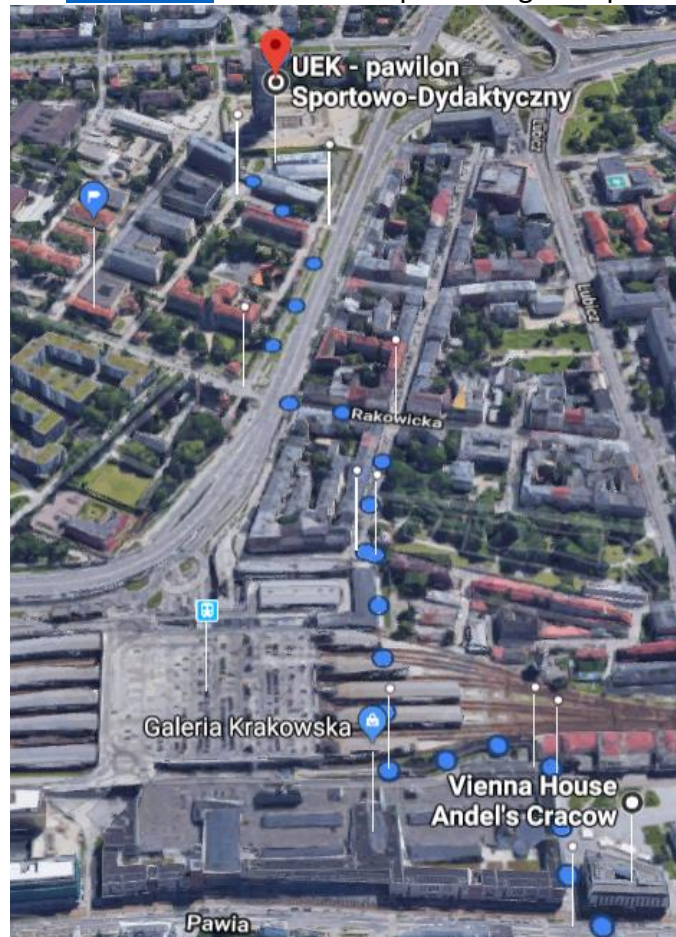

Instructions how to reach Conference venue in S Building at the Cracow University of Economics

From Vienna House Andel's Cracow Hotel

The Cracow University of Economics is located a 15 minutes' walk
from Vienna House Andel's Cracow Hotel.

Head north on Pawia Street. Turn left onto Rakowicka Street.

Turn right toward CUE. Destination will be on the right.

[CLICK HERE](#) to see the map on Google Map.